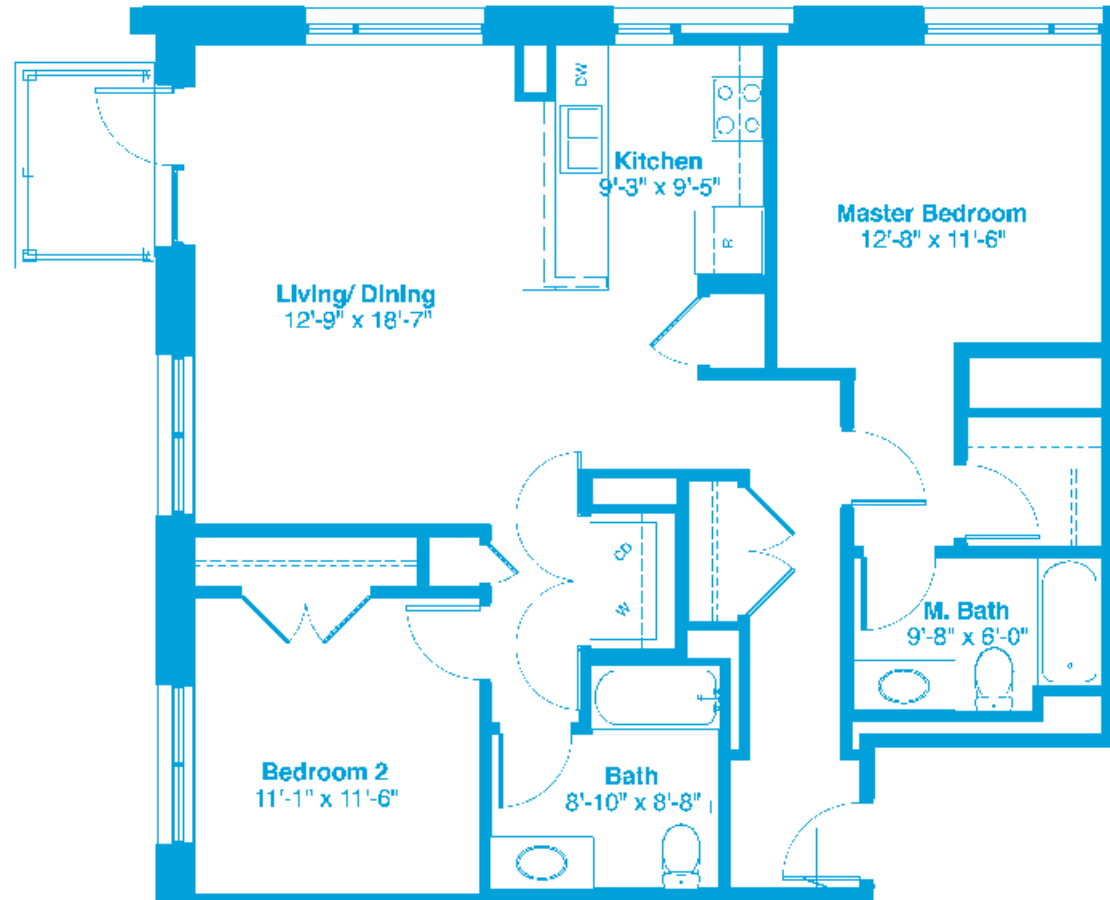

# Unit 313

2 Bedrooms, 2 Baths  
1,237 Sq. Ft.

## Similar Units:

- 413
- 513
- 613
- 713

Clybourn1200  
WHERE THE NEAR NORTH COMES TOGETHER

All dimensions and square footage are approximate and may be subject to change.

# Unit 315

2 Bedrooms, 2 Baths  
1,023 Sq. Ft.

## Similar Units:

311, 316, 317  
411, 415, 416, 417  
511, 515, 516, 517  
611, 615, 616, 617  
711

Clybourn<sup>1200</sup>  
WHERE THE NEAR NORTH COMES TOGETHER

All dimensions and square footage are approximate and may be subject to change.