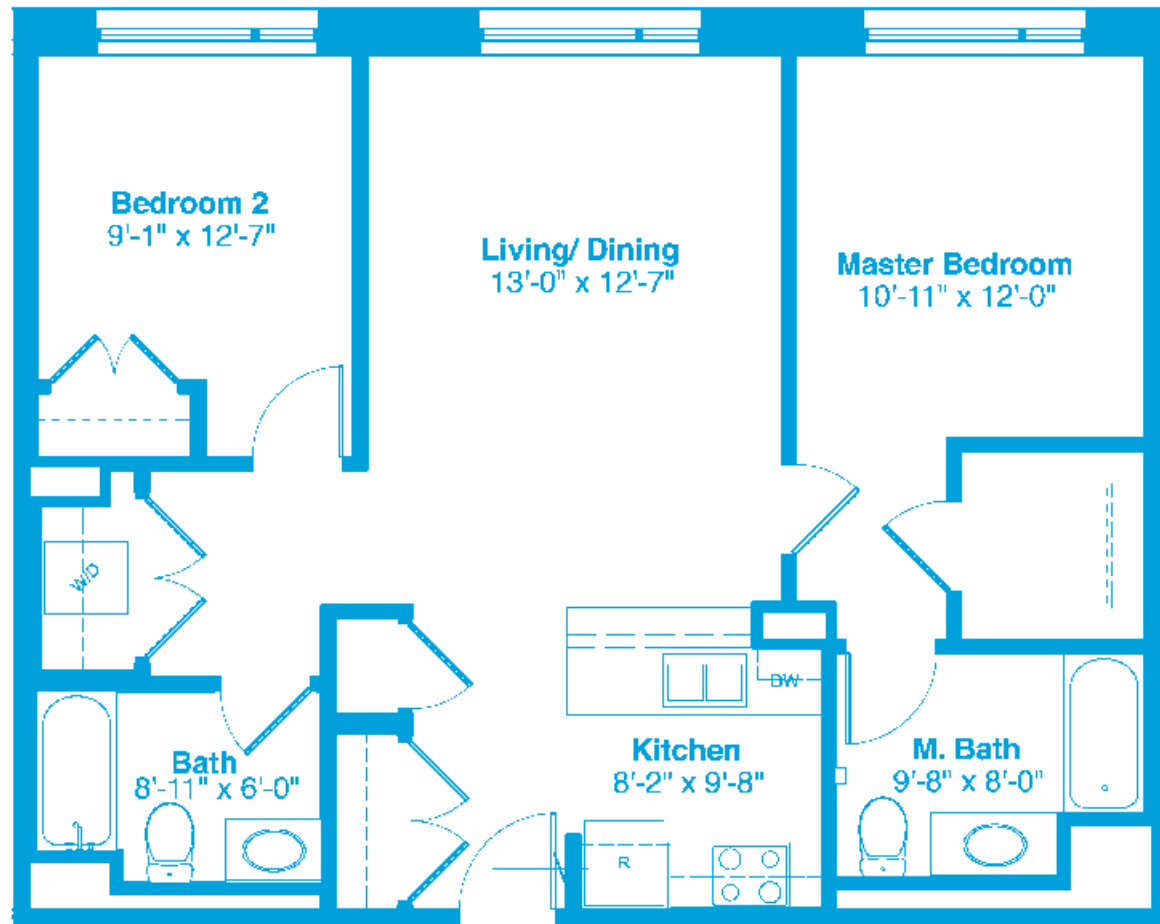

# Unit 313

2 Bedrooms, 2 Baths  
1,237 Sq. Ft.

## Similar Units:

- 413
- 513
- 613
- 713

Clybourn1200  
WHERE THE NEAR NORTH COMES TOGETHER

All dimensions and square footage are approximate and may be subject to change.

# Unit 315

2 Bedrooms, 2 Baths  
1,023 Sq. Ft.

## Similar Units:

311, 316, 317  
411, 415, 416, 417  
511, 515, 516, 517  
611, 615, 616, 617  
711

Clybourn<sup>1200</sup>  
WHERE THE NEAR NORTH COMES TOGETHER

All dimensions and square footage are approximate and may be subject to change.