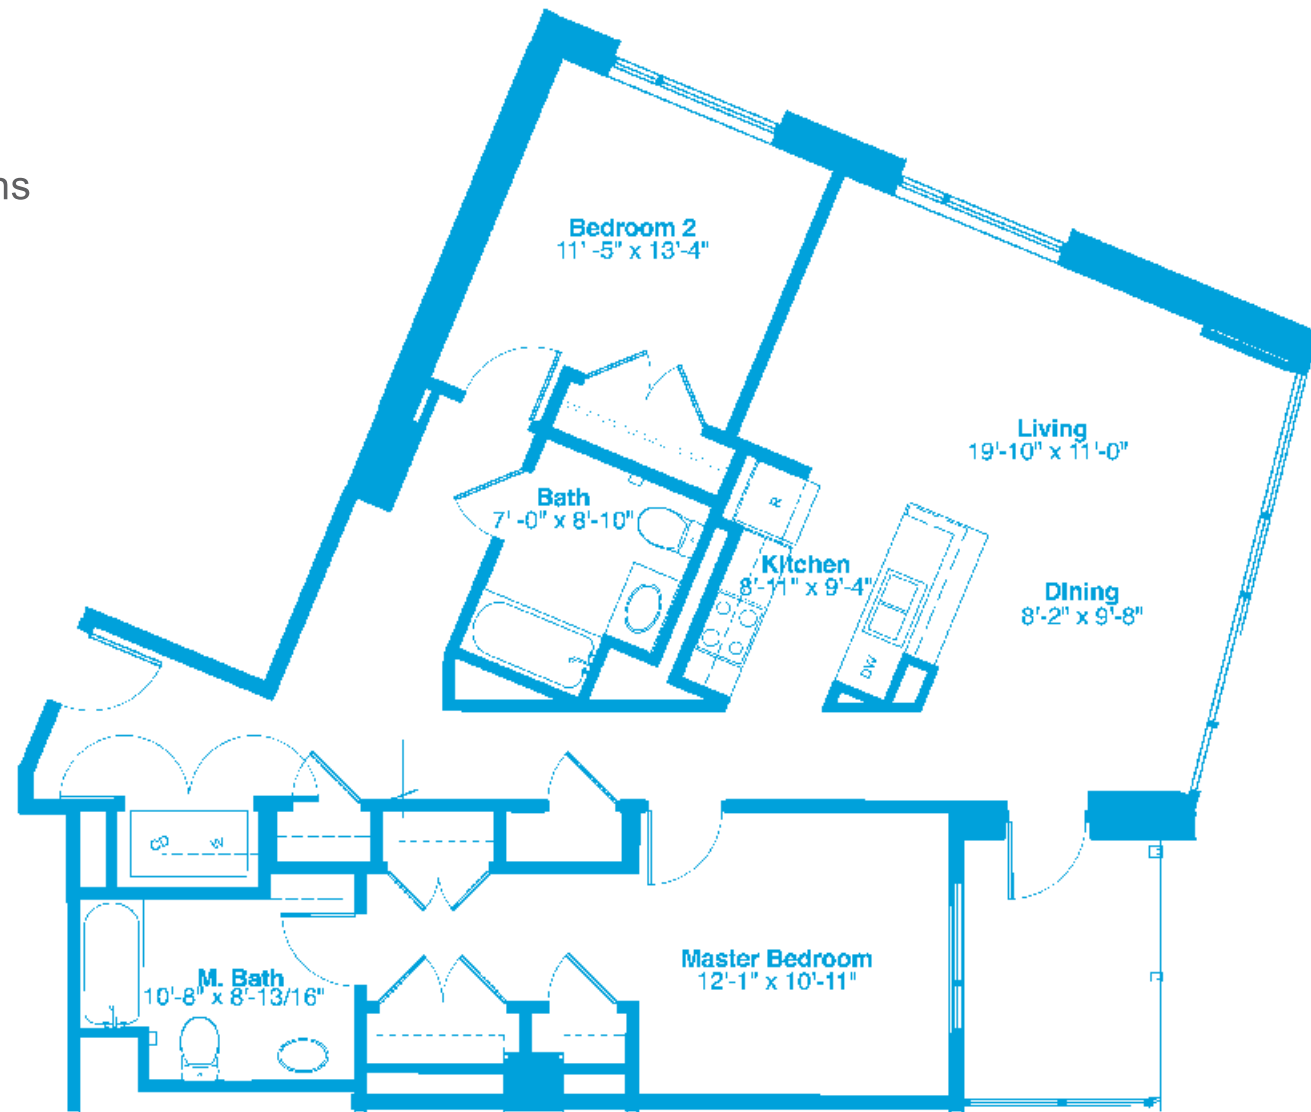

## Similar Units:

311, 316, 317  
411, 415, 416, 417  
511, 515, 516, 517  
611, 615, 616, 617  
711

Clybourn<sup>1200</sup>  
WHERE THE NEAR NORTH COMES TOGETHER

All dimensions and square footage are approximate and may be subject to change.

# Unit 401

2 Bedrooms, 2 Baths  
1,328 Sq. Ft.

## Similar Units:

301, 302  
402, 501, 502  
601, 602  
701, 702

Clybourn1200  
WHERE THE NEAR NORTH COMES TOGETHER

All dimensions and square footage are approximate and may be subject to change.

## Similar Units:

- 305
- 505
- 605
- 705

Clybourn<sup>1200</sup>  
WHERE THE NEAR NORTH COMES TOGETHER

All dimensions and square footage are approximate and may be subject to change.