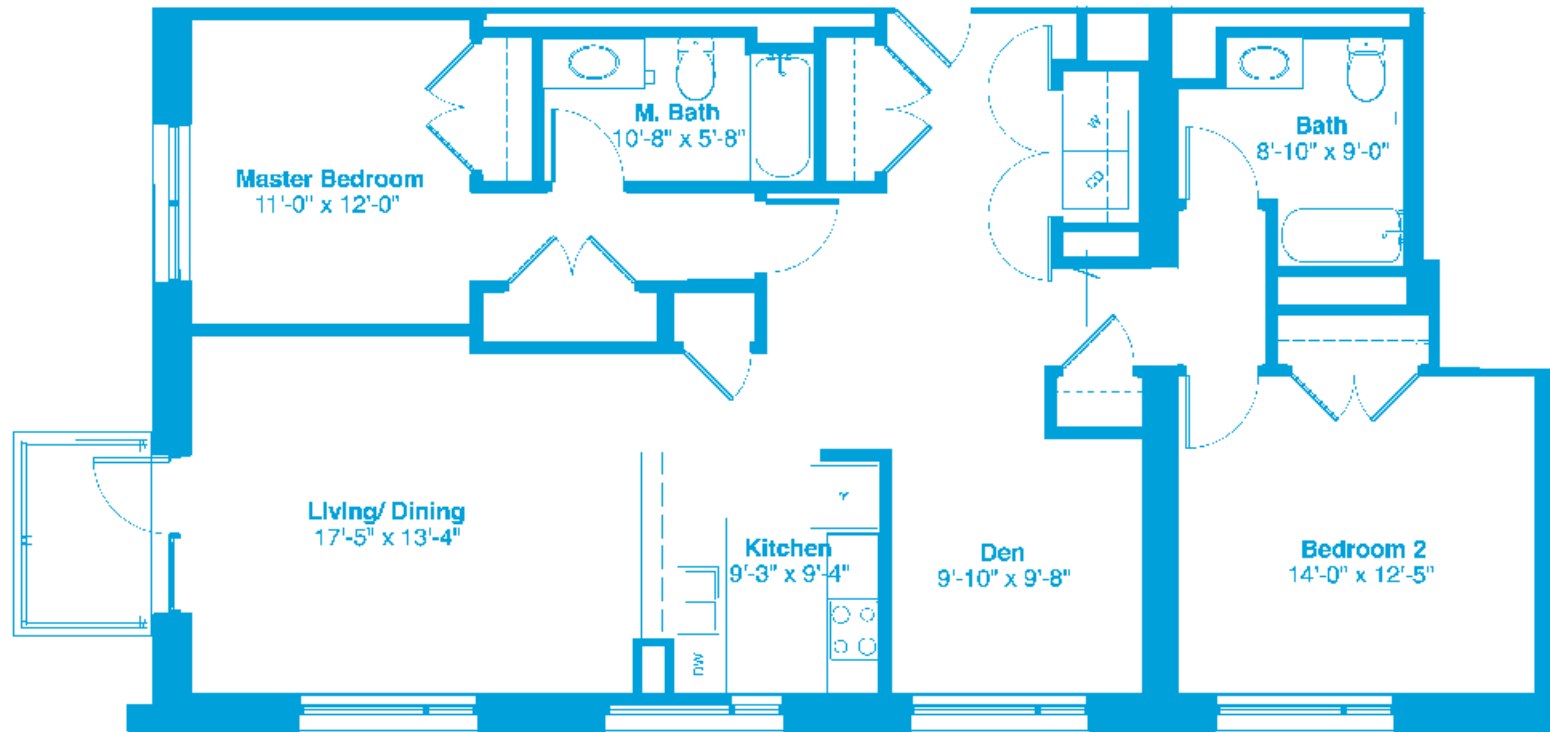

# Unit 412

2 Bedrooms + Den, 2 Baths  
1,463 Sq. Ft.

Similar Units:

- 512
- 612
- 712

Clybourn<sup>1200</sup>  
WHERE THE NEAR NORTH COMES TOGETHER

All dimensions and square footage are approximate and may be subject to change.