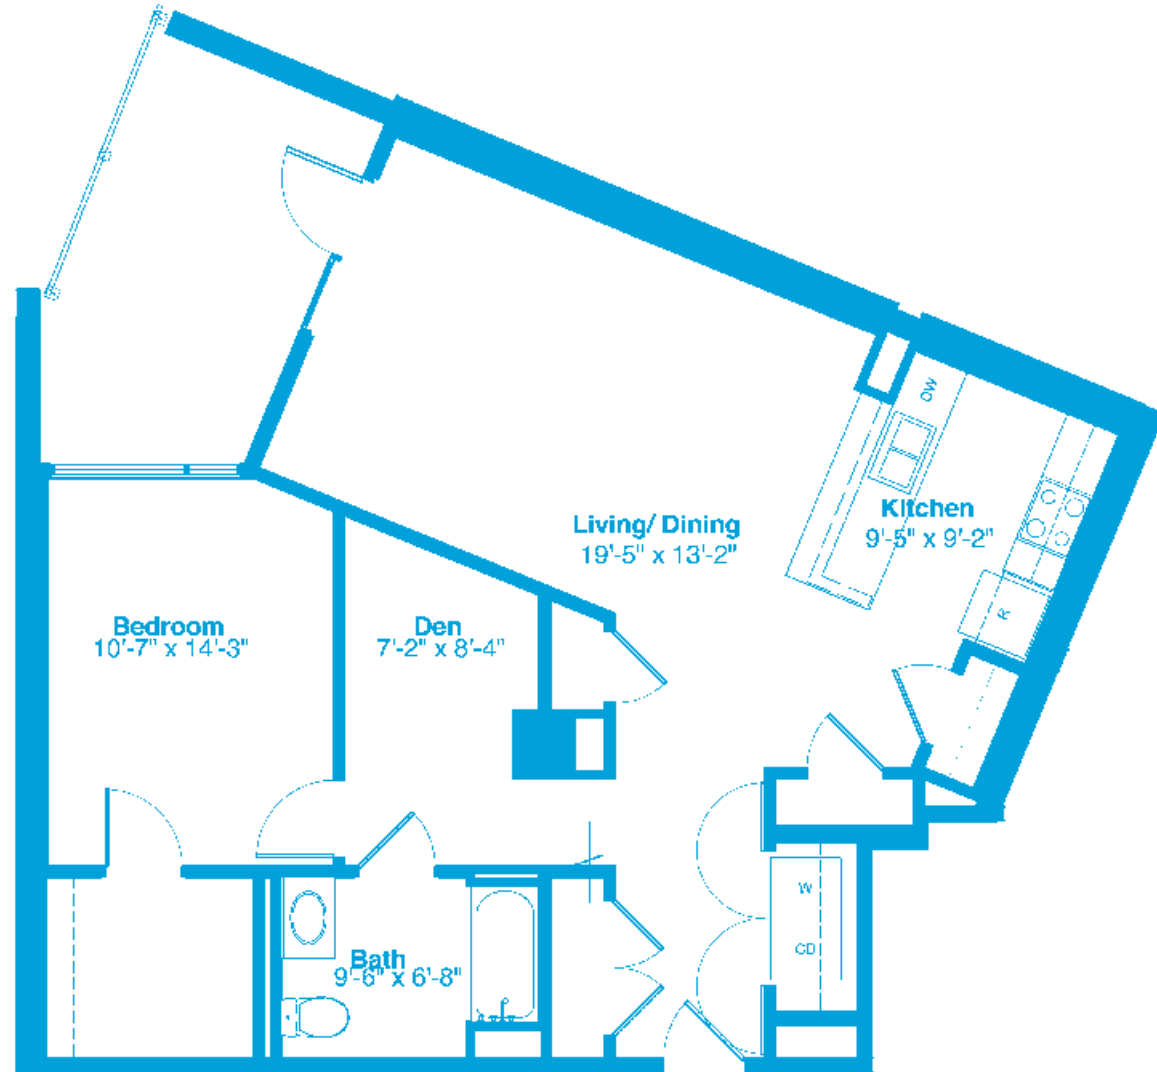

Unit 309

1 Bedroom + Den, 1 Bath
1,000 Sq. Ft.

Similar Units:

- 310
- 409, 410
- 509, 510
- 609, 610
- 709, 710

Clybourn1200
WHERE THE NEAR NORTH COMES TOGETHER

All dimensions and square footage are approximate and may be subject to change.