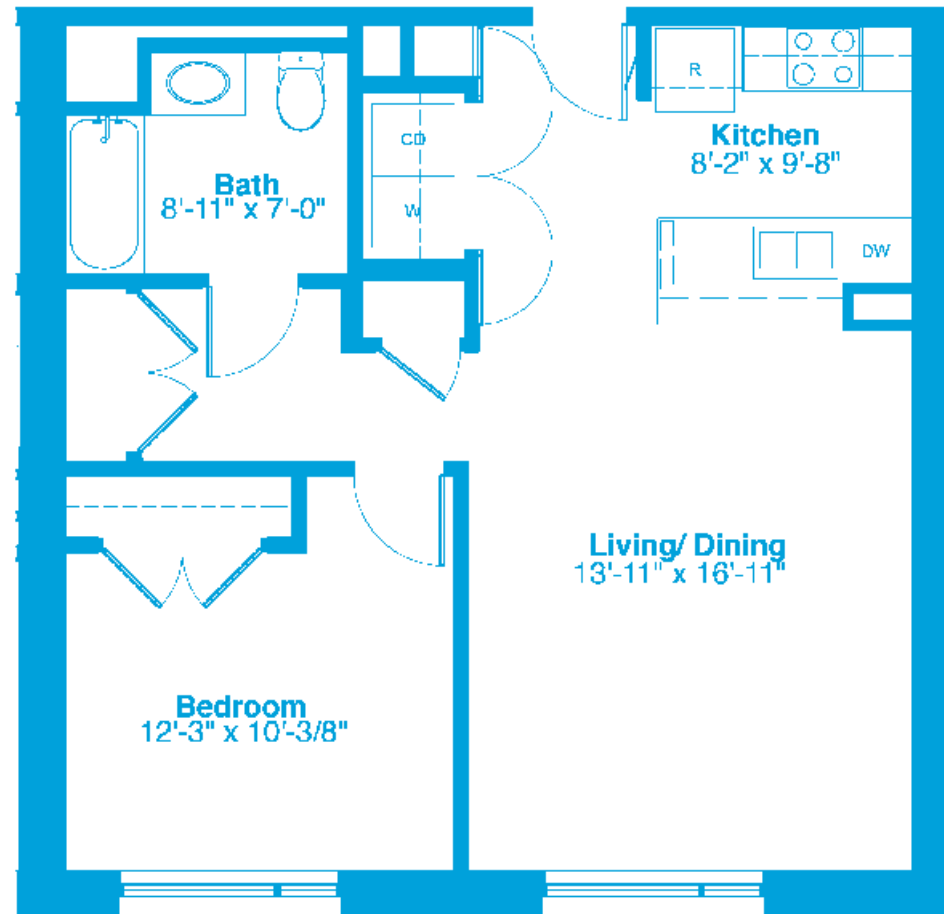

# Unit 404

1 Bedroom, 1 Bath  
1,000 Sq. Ft.

## Similar Units:

303, 304, 318,  
314, 403, 414  
503, 504, 514  
603, 604, 614  
704, 714

Clybourn1200  
WHERE THE NEAR NORTH COMES TOGETHER

All dimensions and square footage are approximate and may be subject to change.