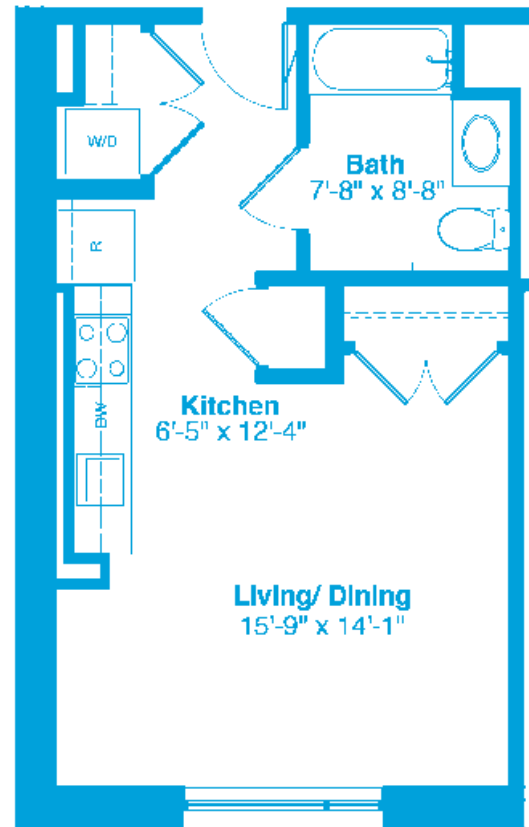

# Unit 506

Studio  
477 Sq. Ft.

## Similar Units:

406  
606  
706

Clybourn1200  
WHERE THE NEAR NORTH COMES TOGETHER

All dimensions and square footage are approximate and may be subject to change.